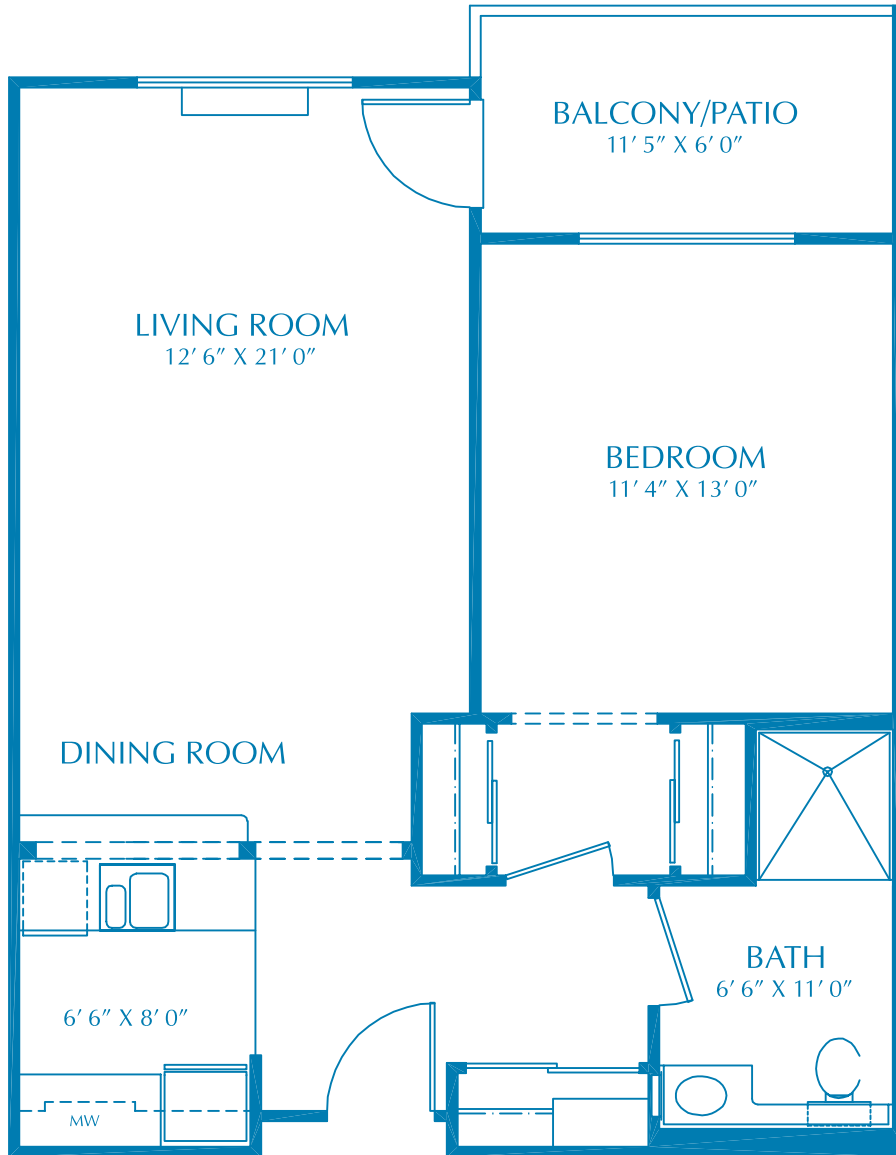

Monterey

CARDINAL POINT
AT MARINER SQUARE

ONE BEDROOM
695 SQ. FT.

AVAILABLE FROM
609 TO 728 SQ. FT.,
SOME WITH PATIO
OR BALCONY

3/16" = 1' 0"

ALL PLANS AND DIMENSIONS ARE APPROXIMATE.
CARDINAL POINT RESERVES THE RIGHT TO MAKE CHANGES WITHOUT NOTICE.