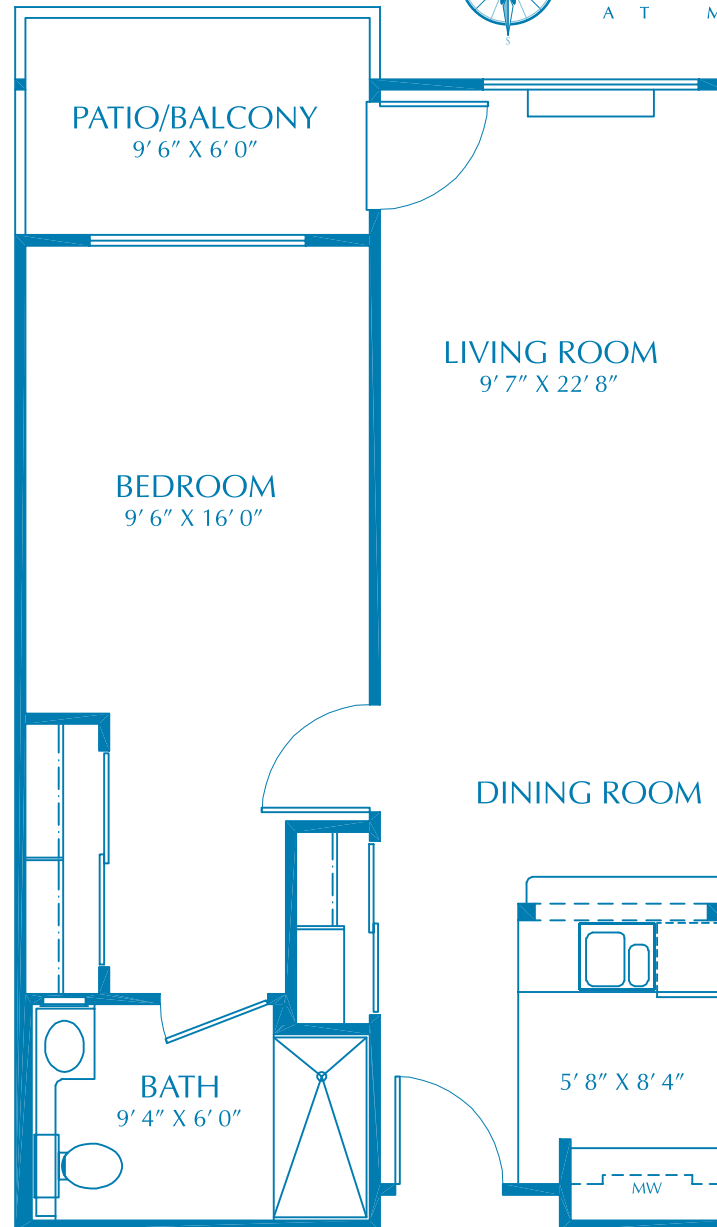

Newport

ONE BEDROOM

592 SQ. FT.

AVAILABLE FROM
554 TO 654 SQ. FT.,
WITH EITHER PATIO/
BALCONY OR FIREPLACE

CARDINAL POINT
AT MARINER SQUARE

3/16" = 1' 0"

ALL PLANS AND DIMENSIONS ARE APPROXIMATE.
CARDINAL POINT RESERVES THE RIGHT TO MAKE CHANGES WITHOUT NOTICE.