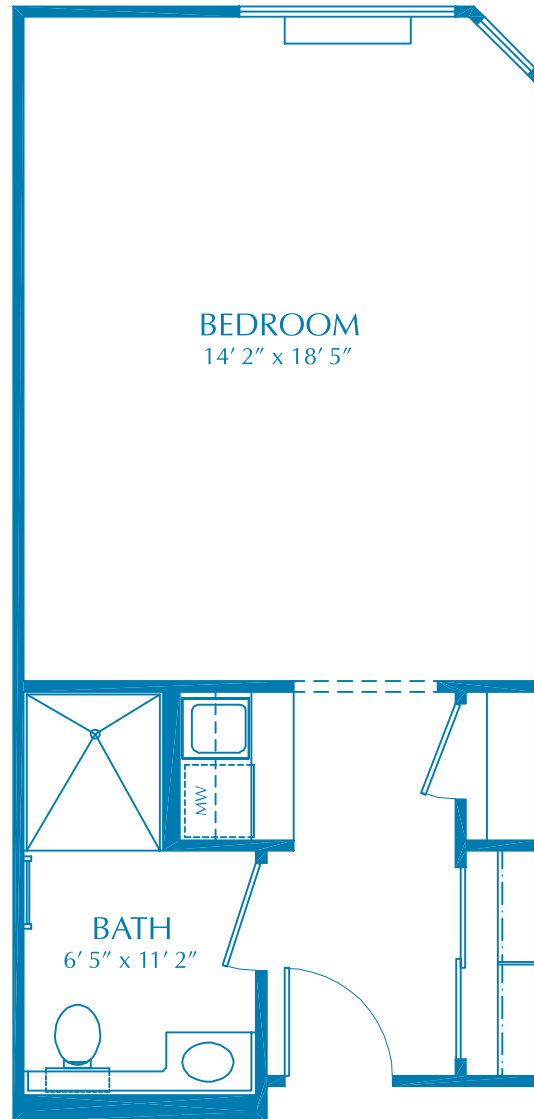

Sandpiper

CARDINAL POINT
AT MARINER SQUARE

STUDIO

450 SQ. FT.

AVAILABLE FROM
376 TO 574 SQ. FT.,
SOME WITH FIREPLACE

3/16" = 1' 0"

ALL PLANS AND DIMENSIONS ARE APPROXIMATE.
CARDINAL POINT RESERVES THE RIGHT TO MAKE CHANGES WITHOUT NOTICE.