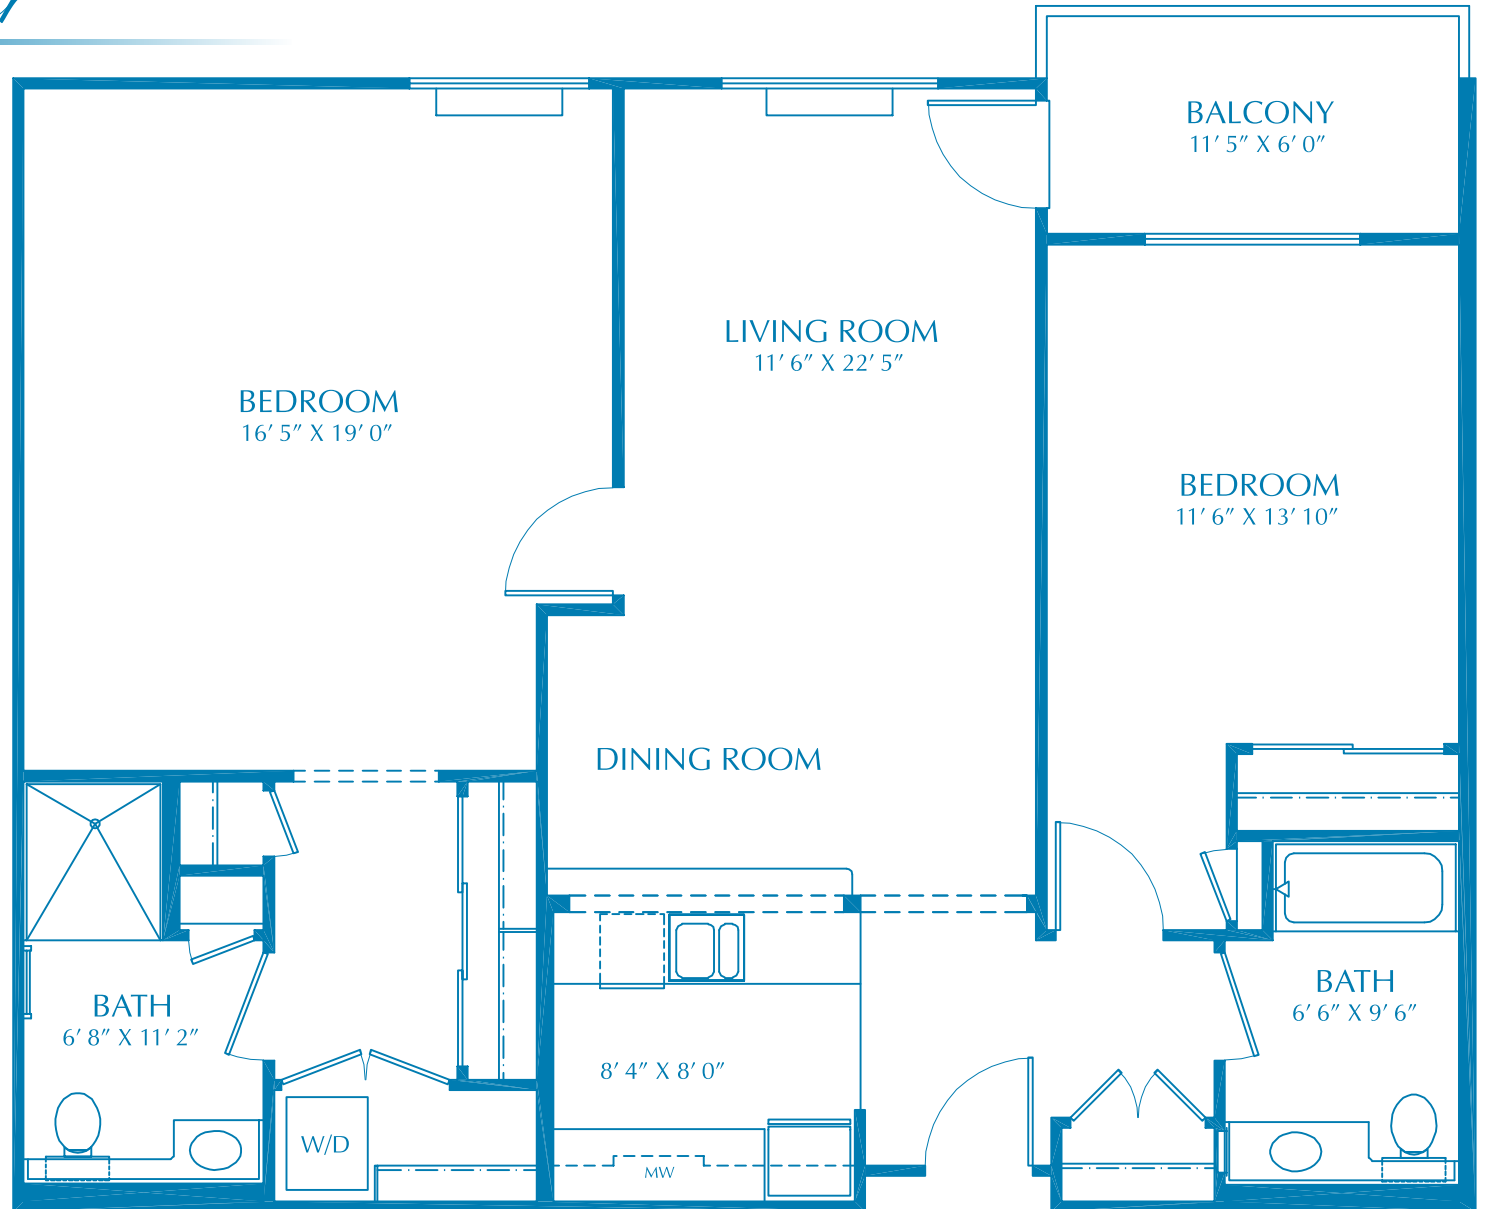

# Schooner

CARDINAL POINT  
AT MARINER SQUARE

TWO BEDROOM  
1223 SQ. FT.

WITH BALCONY

3/16" = 1' 0"  
ALL PLANS AND DIMENSIONS  
ARE APPROXIMATE.  
CARDINAL POINT RESERVES  
THE RIGHT TO MAKE CHANGES  
WITHOUT NOTICE.